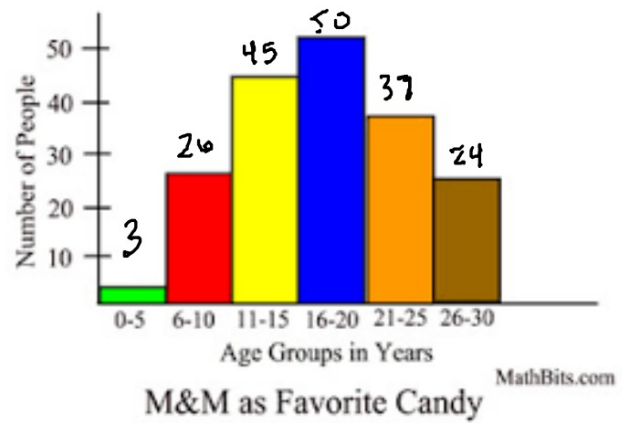

You do together
on whiteboard

range?

appx median?

mode grouping?

You do alone on
index card

appx range?

appx median?

mode grouping?